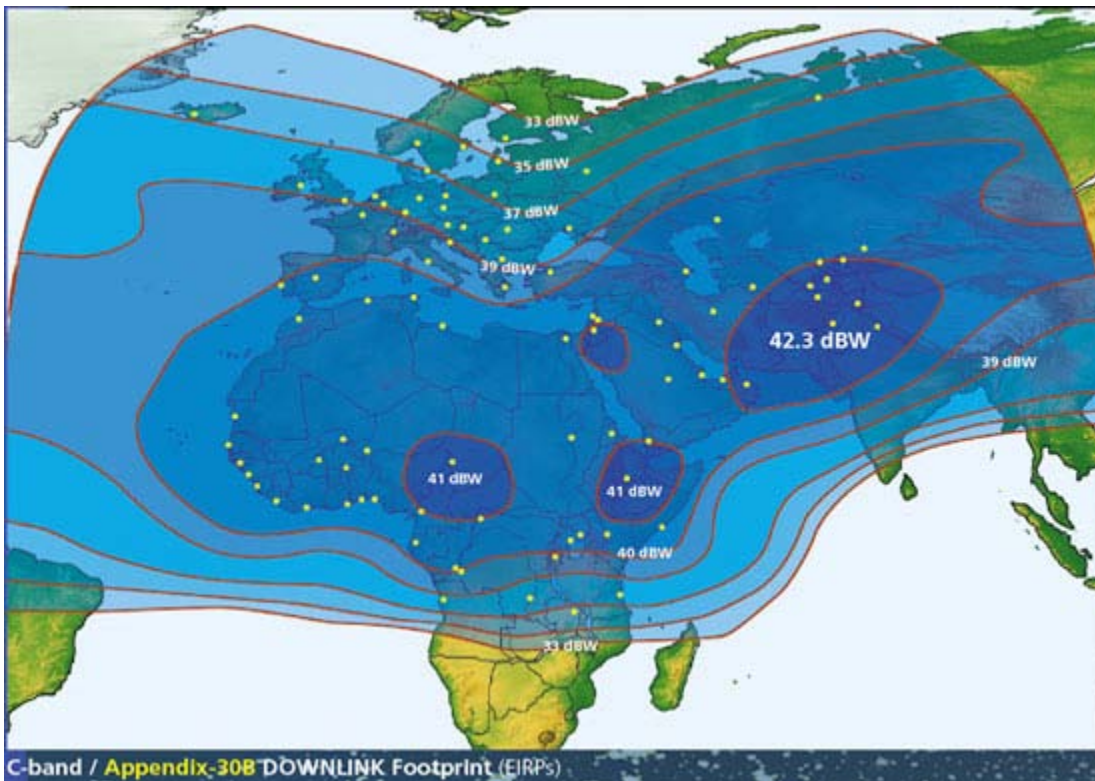

S|R: 20.000Msym/s

FEC: 2/3

Polarization: Vertical

5 Eastern Part of USA and Latin America

Parameter:

Satellite:	Telestar 12 (Received by Commercial Dish)
Down link frequency:	119643
Down link polarization:	Horizontal
Symbol rate:	14.714 Msps
FEC:	3/4

Ethiopian Radio and Television Agency

6 Central & Northern Africa and Europe (Except the Northern Part of Europe)

Parameter:

Satellite: Arabsat 2B (In order to receive 2.4meter dish or above is required)

Frequency: 3712.25 MHz

S|R: 2.2MSym/s

FEC: 3/4

Polarization: Vertical

7 Africa, Middle east and Central and Northern Part of Europe

Satellite: NSS 12 (In order to receive:2.4meter dish or above is required)