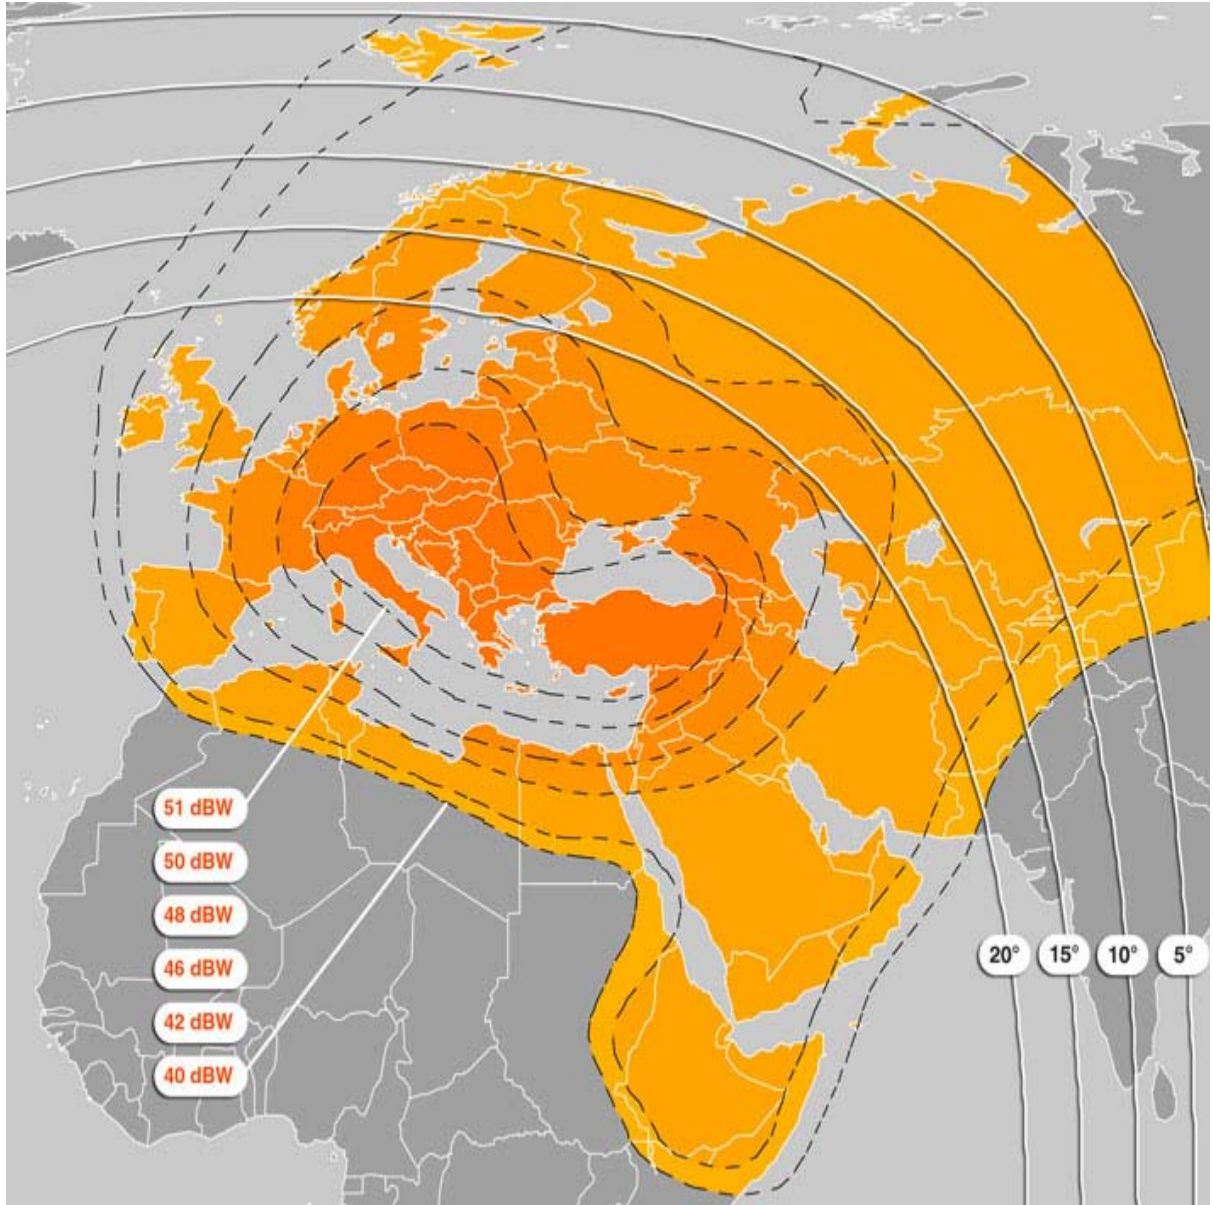

1 Europe & Middle East

Parameter

Satellite: Eutelsat W3A (Received by Commercial Dish)
Down link frequency: 10928 MHz
Down link polarization: vertical
Symbol rate: 27.5 Msym/s
FEC: 3/4

2 Central & Northern Africa

Parameter

Satellite: Arab sat 2B (Received by Commercial Dish)

2.1 Current Transponder (It will be Switched off after July 30,2010)

Frequency: 12284 MHz
S|R: 27500
FEC: $\frac{1}{2}$
Polarization: Vertical

S|R: 20.000Msym/s

FEC: 2/3

Polarization: Vertical

5 Eastern Part of USA and Latin America

Parameter:

Satellite:	Telestar 12 (Received by Commercial Dish)
Down link frequency:	119643
Down link polarization:	Horizontal
Symbol rate:	14.714 Msps
FEC:	3/4

Frequency: 3712.25 MHz

S|R: 2.2MSym/s

FEC: 3/4

Polarization: Vertical

7 Africa, Middle east and Central and Northern Part of Europe

Satellite: NSS 12 (In order to receive:2.4meter dish or above is required)