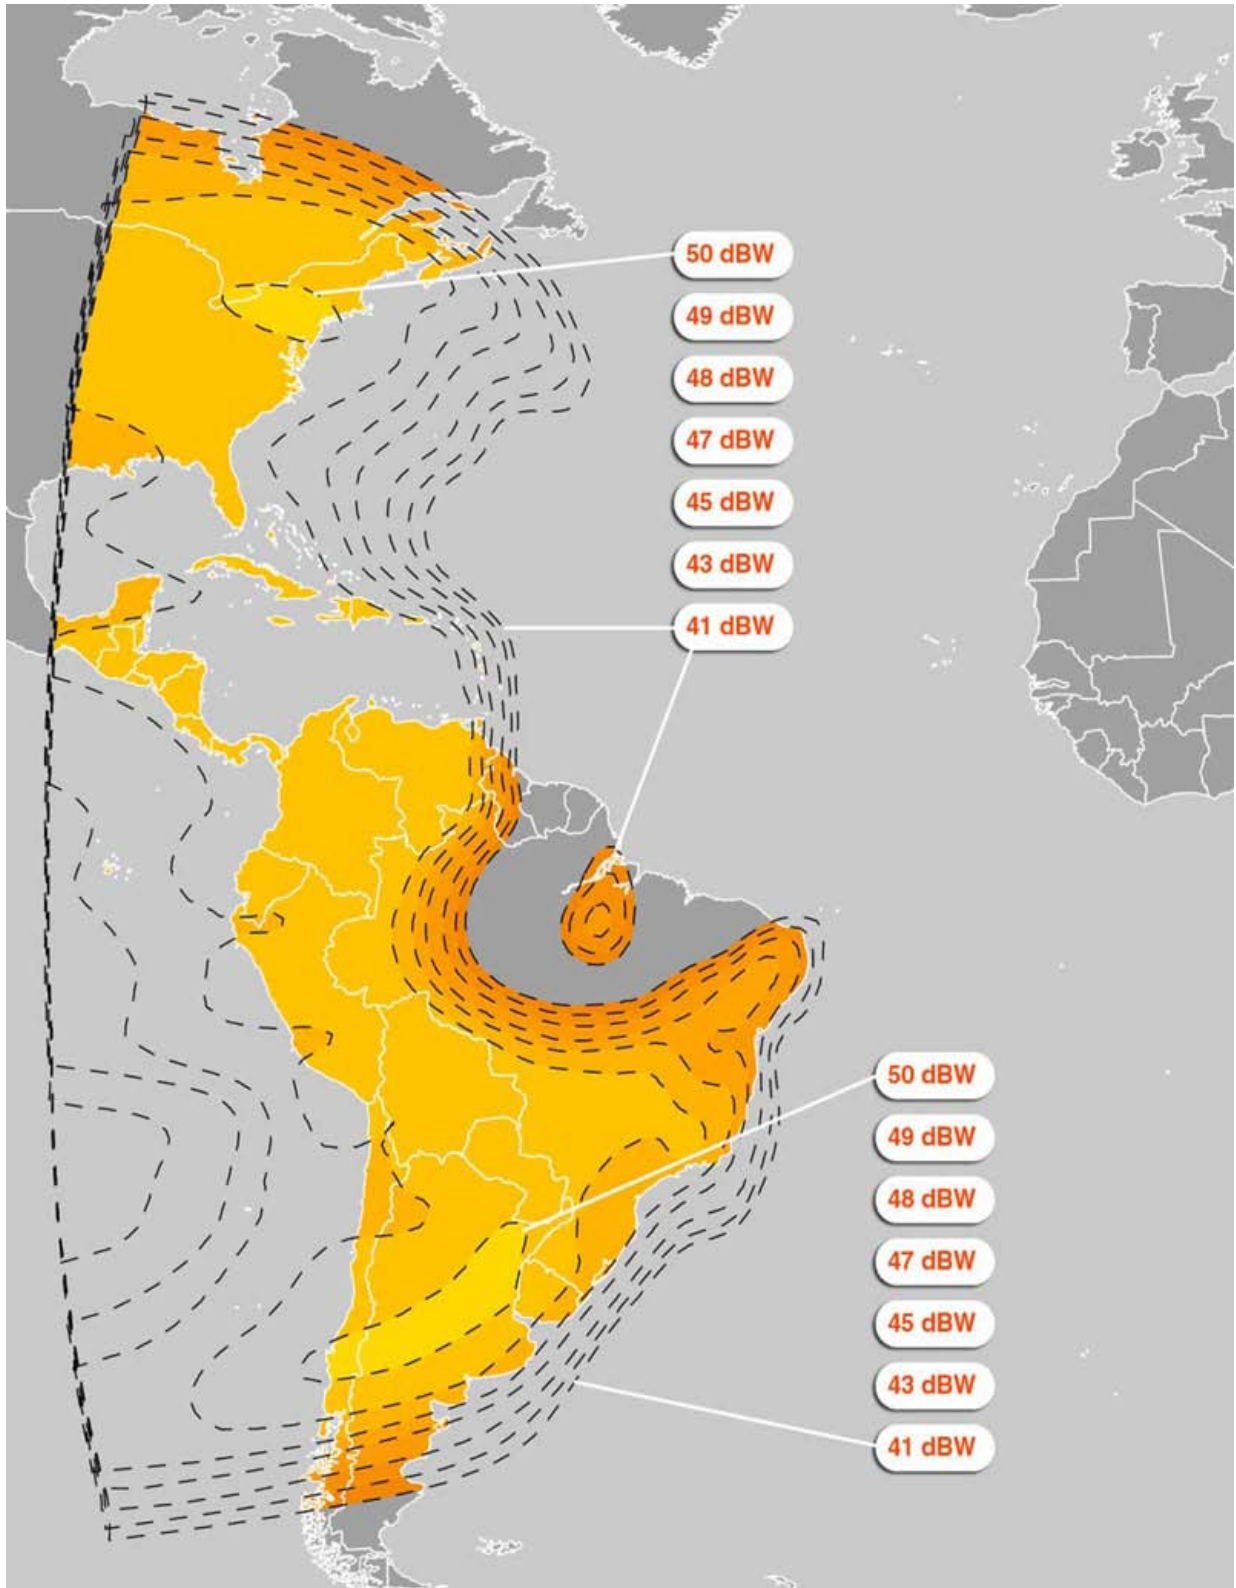

Ethiopian Radio and Television Agency