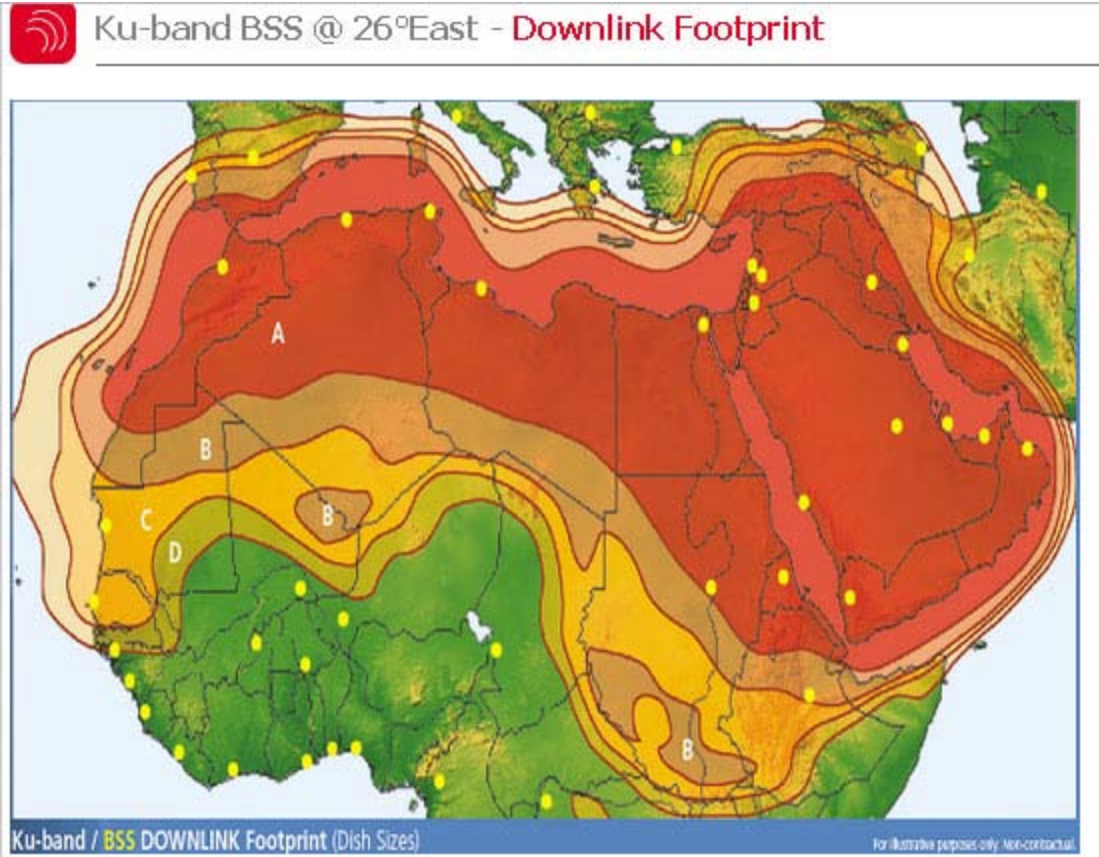

Parameter

Satellite: Arab sat 2B (Received by Commercial Dish)

2.1 Current Transponder (It will be Switched off after July 30,2010)

Frequency: 12284 MHz
S|R: 27500
FEC: $\frac{1}{2}$
Polarization: Vertical

2.2 New Transponder (It will be Switched on from June 19,2010)

Frequency: 11976 MHz
S|R: 27500
FEC: $\frac{1}{2}$
Polarization: Vertical

Ethiopian Radio and Television Agency

3 Central, Western and Southern Part of Africa

S|R: 20.000Msym/s

FEC: 2/3

Polarization: Vertical

5 Eastern Part of USA and Latin America

Parameter:

Satellite:	Telestar 12 (Received by Commercial Dish)
Down link frequency:	119643
Down link polarization:	Horizontal
Symbol rate:	14.714 Msps
FEC:	3/4

Frequency: 3712.25 MHz

S|R: 2.2MSym/s

FEC: 3/4

Polarization: Vertical

7 Africa, Middle east and Central and Northern Part of Europe

Satellite: NSS 12 (In order to receive:2.4meter dish or above is required)